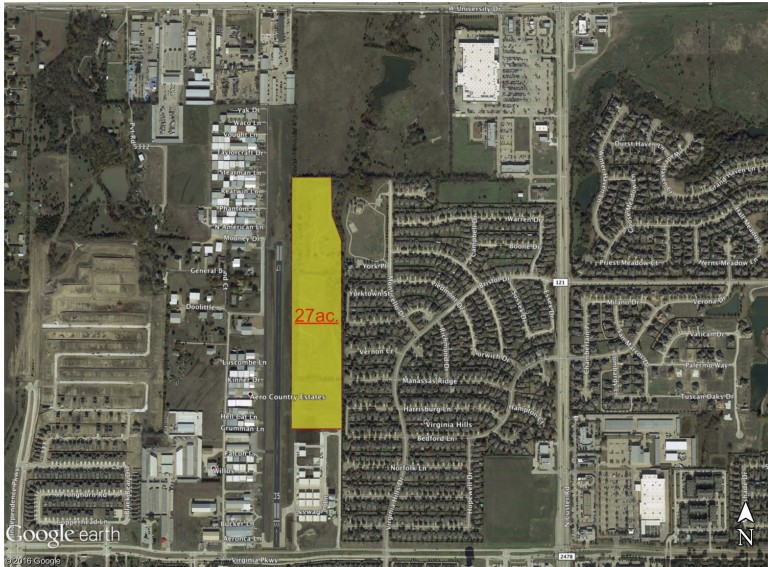

Aero Country East

9400 Skywagon Ln, McKinney, TX 75071

LOCATION

LAND FOR SALE

Total Acres: 27
Available: 27.0 Acre(s)
Class: Land
Sales Price: \$2.25 Per SF

Features

Aero Country East is located in McKinney, Texas, ranked No. 2 on the Best places to live in America list by Money Magazine. The private, gated fly-in community is convenient to major thoroughfares, work centers, restaurants, shopping, dining, and year round entertainment. Best of all, you'll find it within easy reach of D/FW International Airport, Love Field, Downtown Dallas, and just about anywhere else in the Metroplex.

- 27ac. adjacent to both the existing Aero Country East development and the Aero Country Airport that is available fee-simple with direct access to the airport

Contact

JV Lattimore
jv@lpitx.com